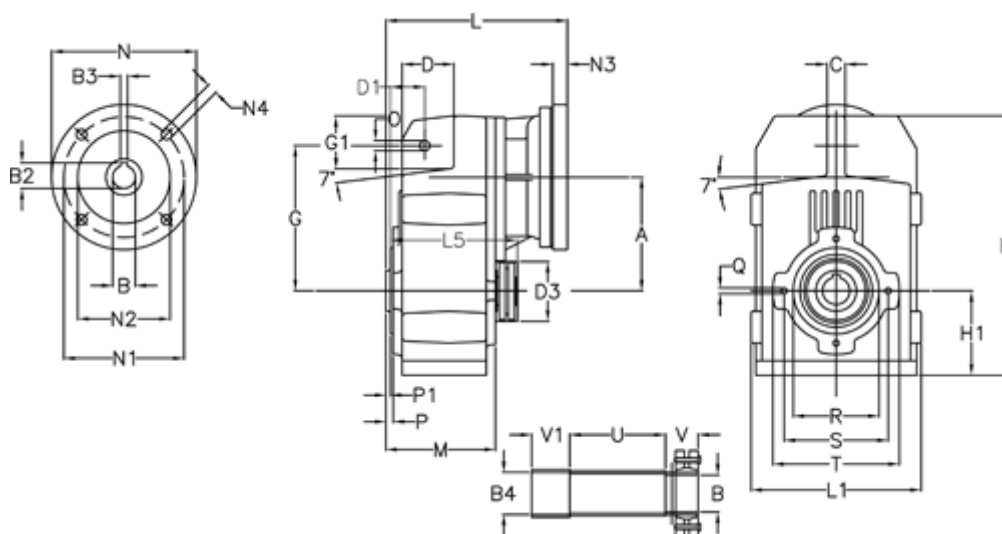

Article number: 29560106305225  
 Description: Shaft mounted gear  
 A102S-63-P71B5

## Measures

A = 112.50	D1 = 35.0	I5 = 159.5	P1 = 3.0	V1 = 36
B = 25	d3 = 77	M = 100.5	Q = M8x12	
B1 = 14	G = 140	N = 160	R = 80	
B2 = 16.3	G1 = 51.0	N1 = 130	S = 100	
B3 = 5	H = 251.0	N2 = 110	T = 120	
B4 = 27	H1 = 84.0	N4 = M8x16	Tightening torque N m = 8.5	
C = 20	L = 185.5	O = 11	U = 70.0	
D = 47.5	L1 = 170	P = 4.5	V = 34	